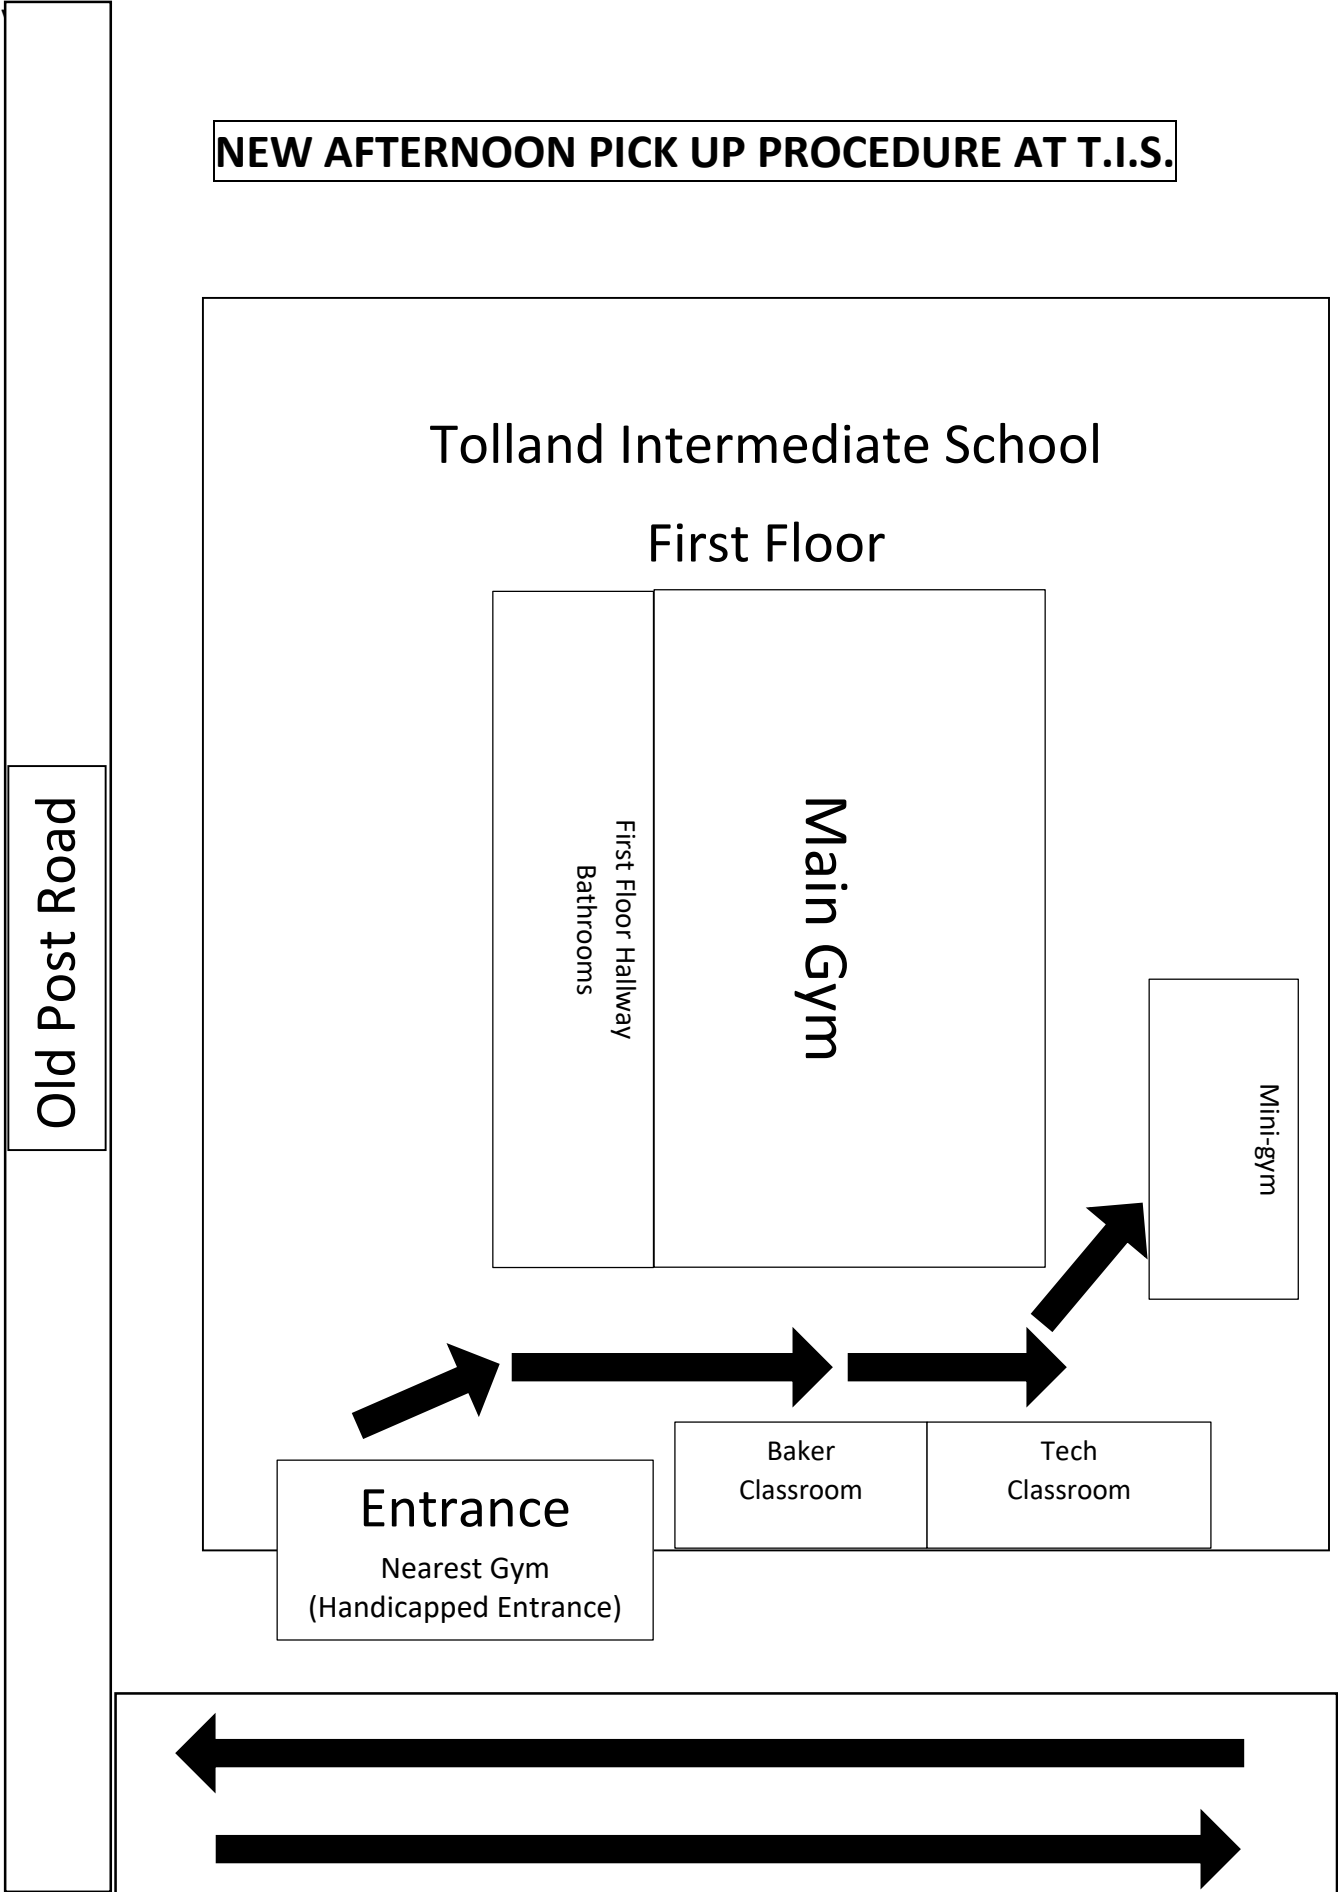

# NEW MORNING DROP OFF PROCEDURE AT T.I.S.

**NEW MORNING DROP OFF PROCEDURE AT T.I.S.**

**NEW AFTERNOON PICK UP PROCEDURE AT T.I.S.**

Parent Pick-up  
Location  
Mini-gym  
First Floor

Parent Pick-up  
Entrance  
Rear Handicapped  
Door

Parent Pick-up  
Parking Lot

96 Old Post Rd

t Rd