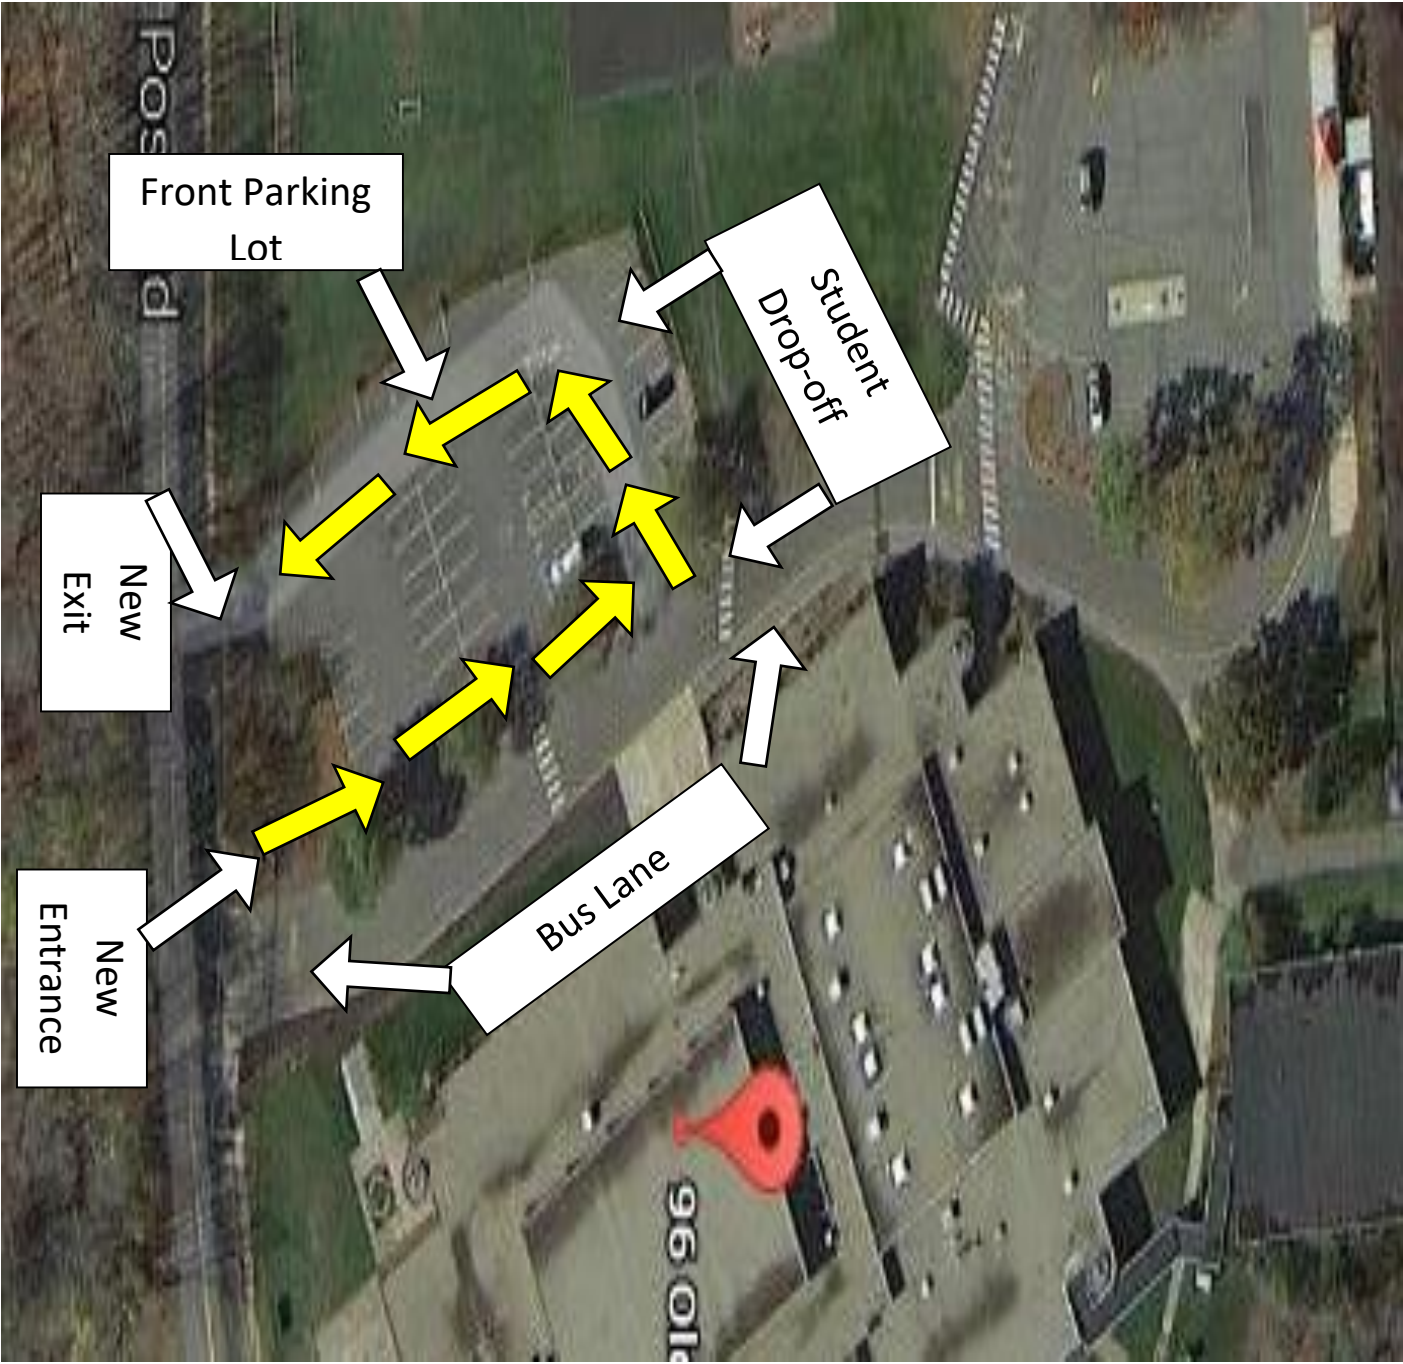

# NEW MORNING DROP OFF PROCEDURE AT T.I.S.

**NEW MORNING DROP OFF PROCEDURE AT T.I.S.**

**NEW AFTERNOON PICK UP PROCEDURE AT T.I.S.**

Parent Pick-up  
Location  
Mini-gym  
First Floor

Parent Pick-up  
Entrance  
Rear Handicapped  
Door

Parent Pick-up  
Parking Lot

96 Old Post Rd

t Rd