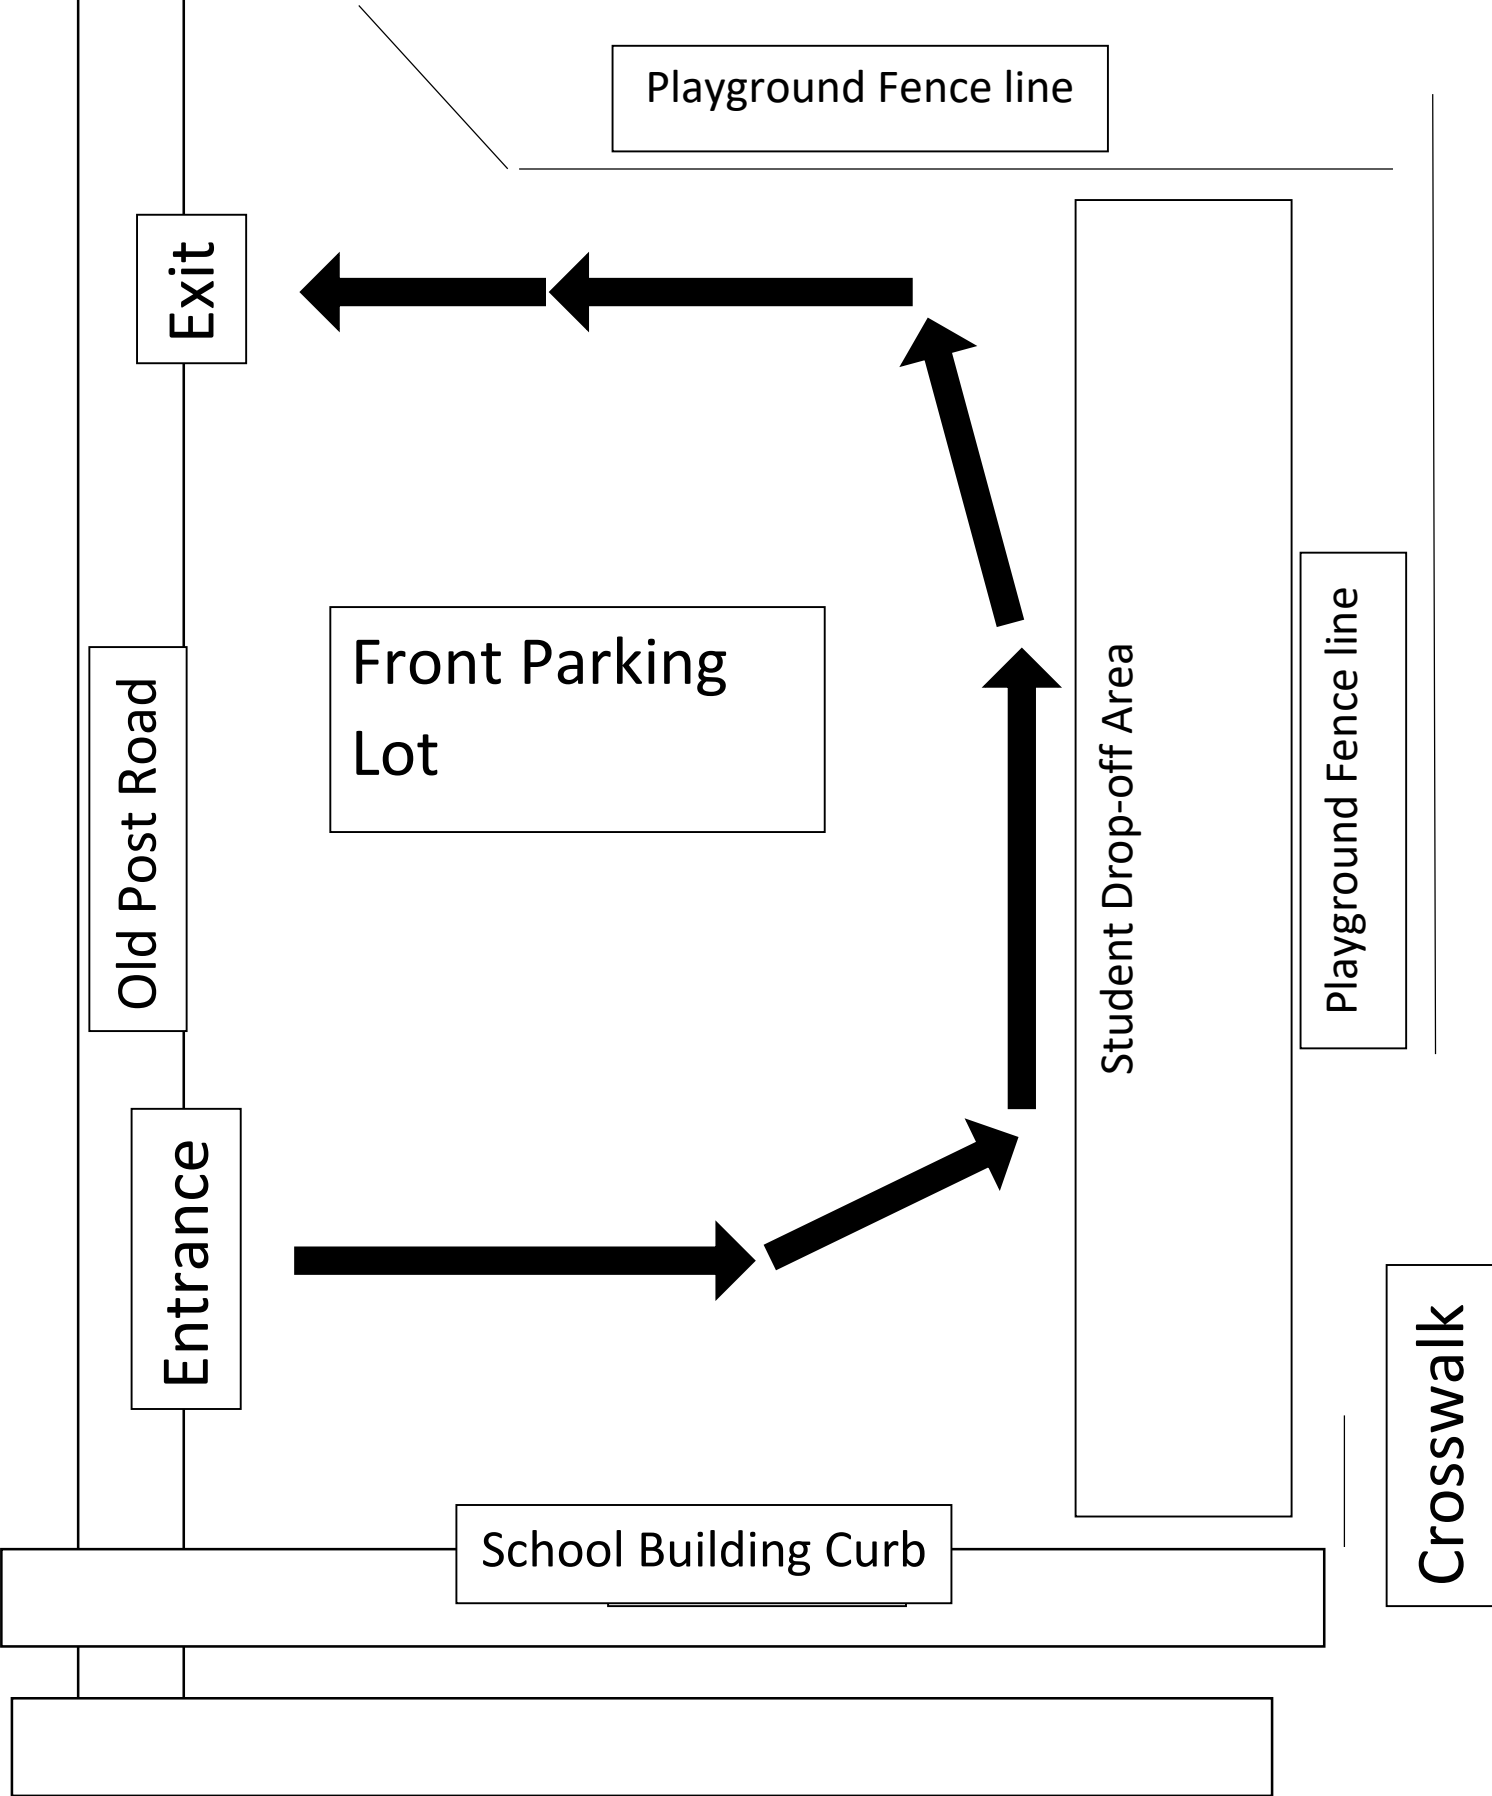

# NEW MORNING DROP OFF PROCEDURE AT T.I.S.

**NEW MORNING DROP OFF PROCEDURE AT T.I.S.**

**NEW AFTERNOON PICK UP PROCEDURE AT T.I.S.**

Parent Pick-up  
Location  
Mini-gym  
First Floor

Parent Pick-up  
Entrance  
Rear Handicapped  
Door

Parent Pick-up  
Parking Lot

96 Old Post Rd

t Rd